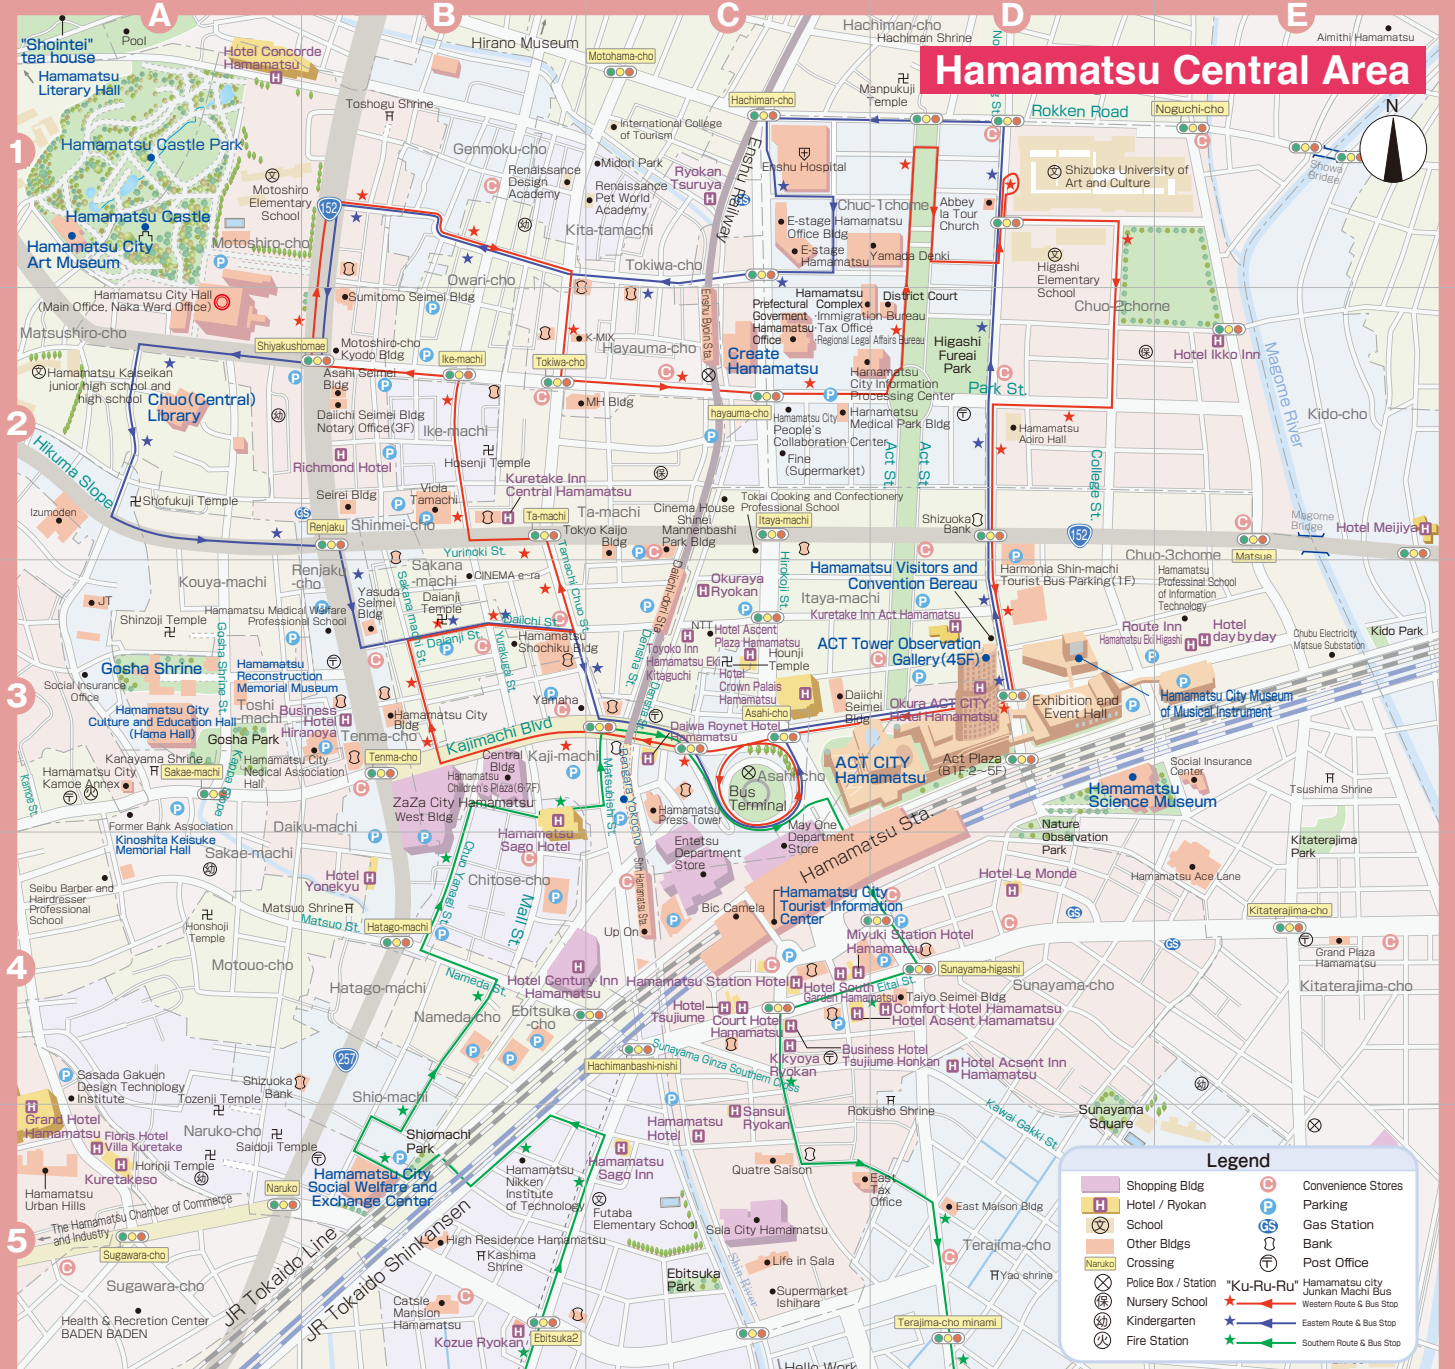

Hamamatsu Central Area

Legend

	Shopping Bldg		Convenience Stores
	Hotel / Ryokan		Parking
	School		Gas Station
	Other Bldgs		Bank
	Crossing		Post Office
	Naruko		Hamamatsu City Junkan Machi Bus Western Route & Bus Stop
	Police Box / Station		Eastern Route & Bus Stop
	Nursery School		Southern Route & Bus Stop
	Kindergarten		
	Fire Station		

Hamamatsu City Tourist Information Center

 ☎053-452-1634

Hamamatsu City Hotel & Ryokan Cooperative

 ☎053-452-2296

Taxi

 Taxi Information Desk (inside Hamamatsu Station)
 ☎053-453-0201

Bus

 Entetsu Bus Terminal Hamamatsu-city Junkan Machi Bus "Ku-Ru-Ru"
 ☎053-455-2255

Bicycle Rental

 Harmonia Shin-machi
 ☎053-413-2020
 Rate - ¥500 per day
 Hours - 9:00~19:00